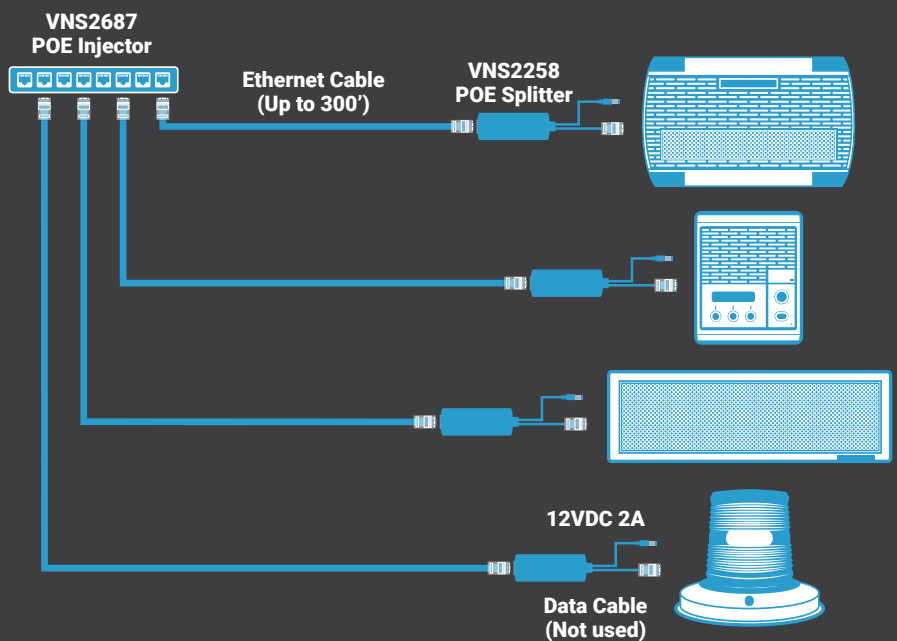

VNS2687

POE INJECTOR

Power Over Ethernet Adapter

POE WIRING DIAGRAM

Up to 8 Visiplex Devices can be powered by one POE Injector

The VNS2687 Power over Ethernet Injector can provide power remotely to 8 Visiplex devices over CAT-5, CAT-6 or CAT-7 wiring up to 320 feet away.

The VNS2687 can be used to only provide power, or when network data is being used, add POE capabilities to any network switch or router.

VNS2687 SPECIFICATIONS

Parameter	Description
Color	Black
Power	Input: 100-240 V AC 50/60Hz, Output: 48 V 3A 120 Watt
Dimensions	6.8" x 2.1" x 1.3", 173mm x 53mm x 33mm (W x H x D)
Weight	10.4oz, 295g